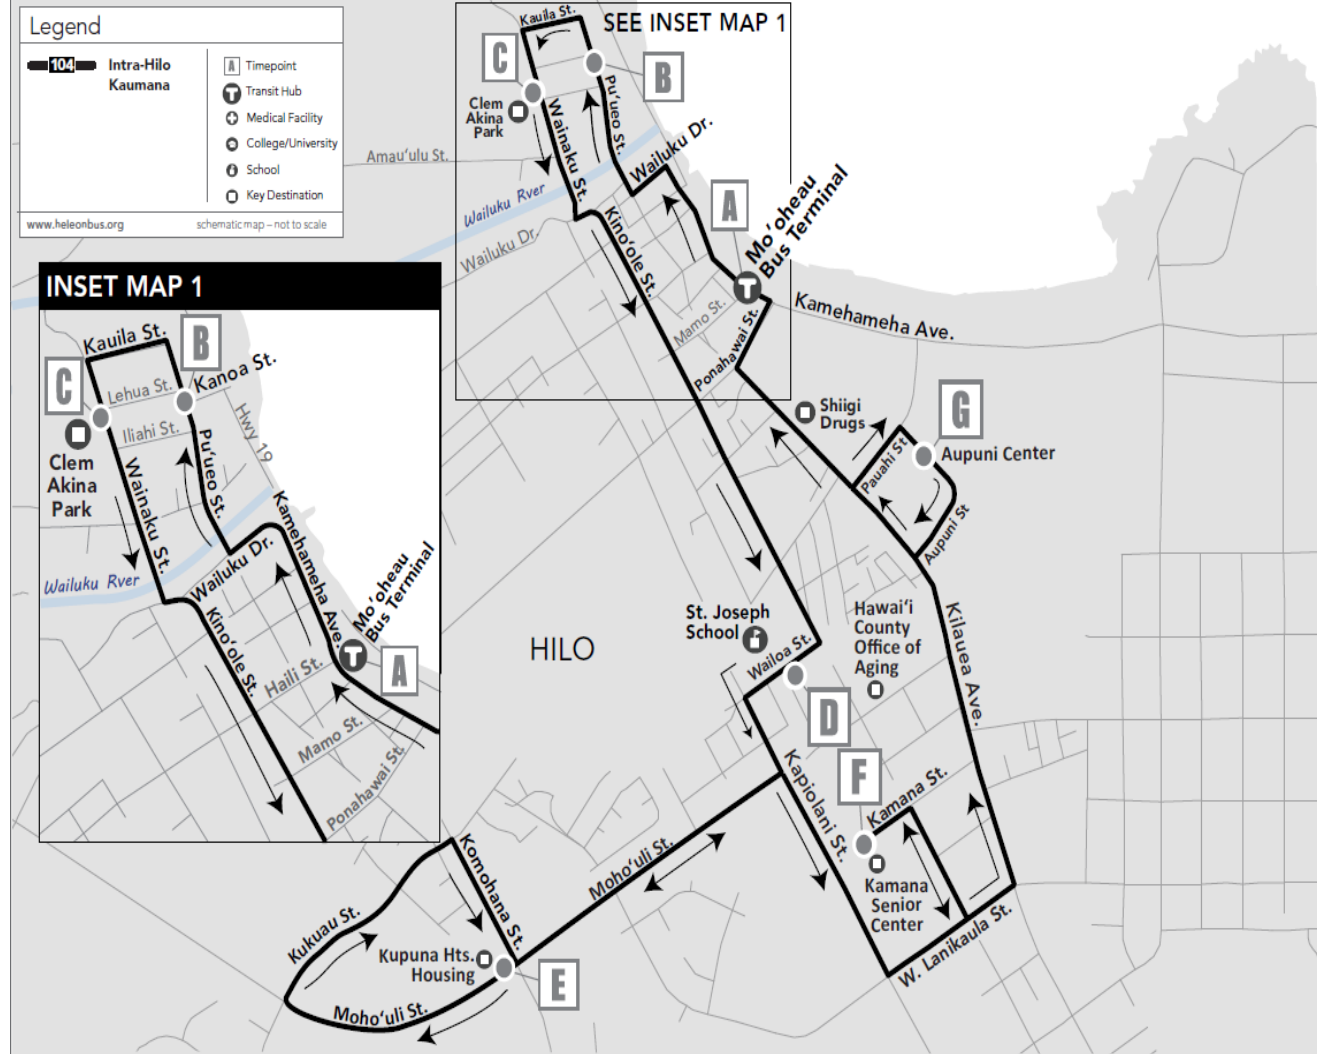

Route 104: Mohouli

Clockwise Loop

Effective August 22, 2022

Hilo

	A	B	C	D	E	F	G	A
	Mo'ohau Bus Terminal (329 Kamemehameha Ave)	Puueo St @ farside of Kanoa St/Mokupane Point	Wainaku St @ Clem Akina Park	Wailoa St @ farside of Ululani St (Office on Aging)	Inside Kupuna Place Heights Housing @ Phase 1	Kamana Street @ Ka Nani O Hilo Senior Center	Aupuni Street @ Pauahi Street (Aupuni Center, County Building)	Mo'ohau Bus Terminal (329 Kamemehameha Ave)
Bus Stop ID#	100	196	212	197	200	205	101	100
	6:30 AM	6:34 AM	6:35 AM	6:40 AM	6:46 AM	6:51 AM	6:56 AM	7:01 AM
	7:30 AM	7:34 AM	7:35 AM	7:40 AM	7:46 AM	7:51 AM	7:56 AM	8:01 AM
	8:30 AM	8:34 AM	8:35 AM	8:40 AM	8:46 AM	8:51 AM	8:56 AM	9:01 AM
	9:30 AM	9:34 AM	9:35 AM	9:40 AM	9:46 AM	9:51 AM	9:56 AM	10:01 AM
	10:30 AM	10:34 AM	10:35 AM	10:40 AM	10:46 AM	10:51 AM	10:56 AM	11:01 AM
	11:30 AM	11:34 AM	11:35 AM	11:40 AM	11:46 AM	11:51 AM	11:56 AM	12:01 PM
	12:30 PM	12:34 PM	12:35 PM	12:40 PM	12:46 PM	12:51 PM	12:56 PM	1:01 PM
	1:30 PM	1:34 PM	1:35 PM	1:40 PM	1:46 PM	1:51 PM	1:56 PM	2:01 PM
	2:30 PM	2:34 PM	2:35 PM	2:40 PM	2:46 PM	2:51 PM	2:56 PM	3:01 PM
	3:30 PM	3:34 PM	3:35 PM	3:40 PM	3:46 PM	3:51 PM	3:56 PM	4:01 PM
	4:30 PM	4:34 PM	4:35 PM	4:40 PM	4:46 PM	4:51 PM	4:56 PM	5:01 PM
	5:30 PM	5:34 PM	5:35 PM	5:40 PM	5:46 PM	5:51 PM	5:56 PM	6:01 PM
	6:30 PM	6:34 PM	6:35 PM	6:40 PM	6:46 PM	6:51 PM	6:56 PM	7:01 PM

Hele-On Bus Route - #104 Intra-Hilo Moho'uli

No Cash. No Cards. No Contact.

Use Token Transit to buy bus passes and board with your phone.

Get the **Token Transit** app, click here for a download link

Please recycle. Share this bus schedule with someone else if you do not need it.

To read the timetable, read from left to right to follow the course of the route and then read down for the times that the bus operates. Schedules are subject to change without notice. Times are approximate and may vary depending on traffic conditions, weather and other conditions.

AM times are shown in lightface type. **PM times are in boldface type.**

No Sunday or holiday service.

Not all Hele-On bus stops are shown. Please flag the bus along its route at safe intersections where the bus can safely pull over or board at a bus shelter, a Kona Trolley Stop sign, a Hele-On Bus Stop or a red/white or blue Bus Stop sign.

- - - means timepoint is not served.