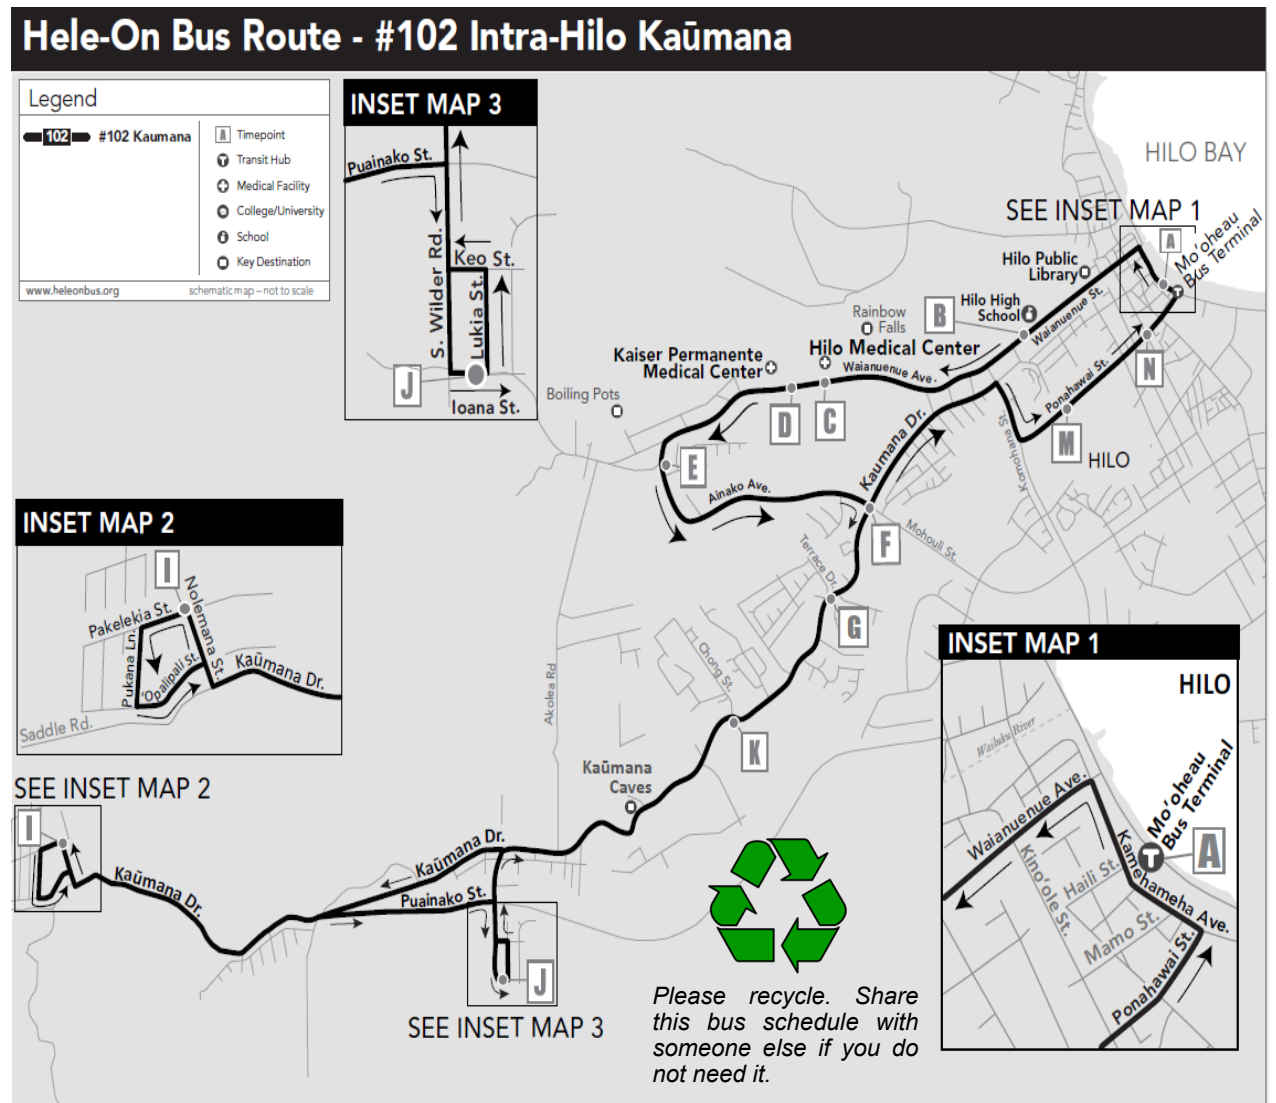

Route 102: Kaumana							
Effective Monday, October 24, 2022							
Eastbound to Mo'ohau Bus Terminal							
Hilo							
	J	L	G	F	M	N	A
S. Wilder Rd @ Ioana St (Gentry Subdivision)	Kaumana Drive @ across Chong Street	Kaumana Drive @ Hilo Door of Faith Church/Malama Place	Kaumana Drive @ Ainako Avenue (farside)	Ponohawai Street @ (across) Ka Waena Lapau Medical Center	Ponohawai Ave @ Kapiolani and Kinooie St	Mo'ohau Bus Terminal (329 Kamemehameha Ave)	
Bus Stop ID#	145	150	151	152	154	155	100
	6:55 AM	6:59 AM	7:00 AM	7:01 AM	7:06 AM	7:11 AM	7:13 AM
	7:55 AM	7:59 AM	8:00 AM	8:01 AM	8:06 AM	8:11 AM	8:13 AM
	8:55 AM	8:59 AM	9:00 AM	9:01 AM	9:06 AM	9:11 AM	9:13 AM
	9:55 AM	9:59 AM	10:00 AM	10:01 AM	10:06 AM	10:11 AM	10:13 AM
	10:55 AM	10:59 AM	11:00 AM	11:01 AM	11:06 AM	11:11 AM	11:13 AM
	11:55 AM	11:59 AM	12:00 PM	12:01 PM	12:06 PM	12:11 PM	12:13 PM
	12:55 PM	12:59 PM	1:00 PM	1:01 PM	1:06 PM	1:11 PM	1:13 PM
	1:55 PM	1:59 PM	2:00 PM	2:01 PM	2:06 PM	2:11 PM	2:13 PM
	2:55 PM	2:59 PM	3:00 PM	3:01 PM	3:06 PM	3:11 PM	3:13 PM
	3:55 PM	3:59 PM	4:00 PM	4:01 PM	4:06 PM	4:11 PM	4:13 PM
	4:55 PM	4:59 PM	5:00 PM	5:01 PM	5:06 PM	5:11 PM	5:13 PM
	5:55 PM	5:59 PM	6:00 PM	6:01 PM	6:06 PM	6:11 PM	6:13 PM
	6:55 PM	6:59 PM	7:00 PM	7:01 PM	7:06 PM	7:11 PM	7:13 PM

**No Cash.
No Cards.
No Contact.**

1. 1 Get Token Transit app
2. 2 Buy any bus pass
3. 3 Show phone to board

To read the timetable, read from left to right to follow the course of the route and then read down for the times that the bus operates. Schedules are subject to change without notice. Times are approximate and may vary depending on traffic conditions, weather and other conditions.

AM times are shown in lightface type. **PM times are in boldface type.**

No Sunday or holiday service.

Not all Hele-On bus stops are shown. Please flag the bus along its route at safe intersections where the bus can safely pull over or board at a bus shelter, a Kona Trolley Stop sign, a Hele-On Bus Stop or a red/white or blue Bus Stop sign.

- - - means timepoint is not served.